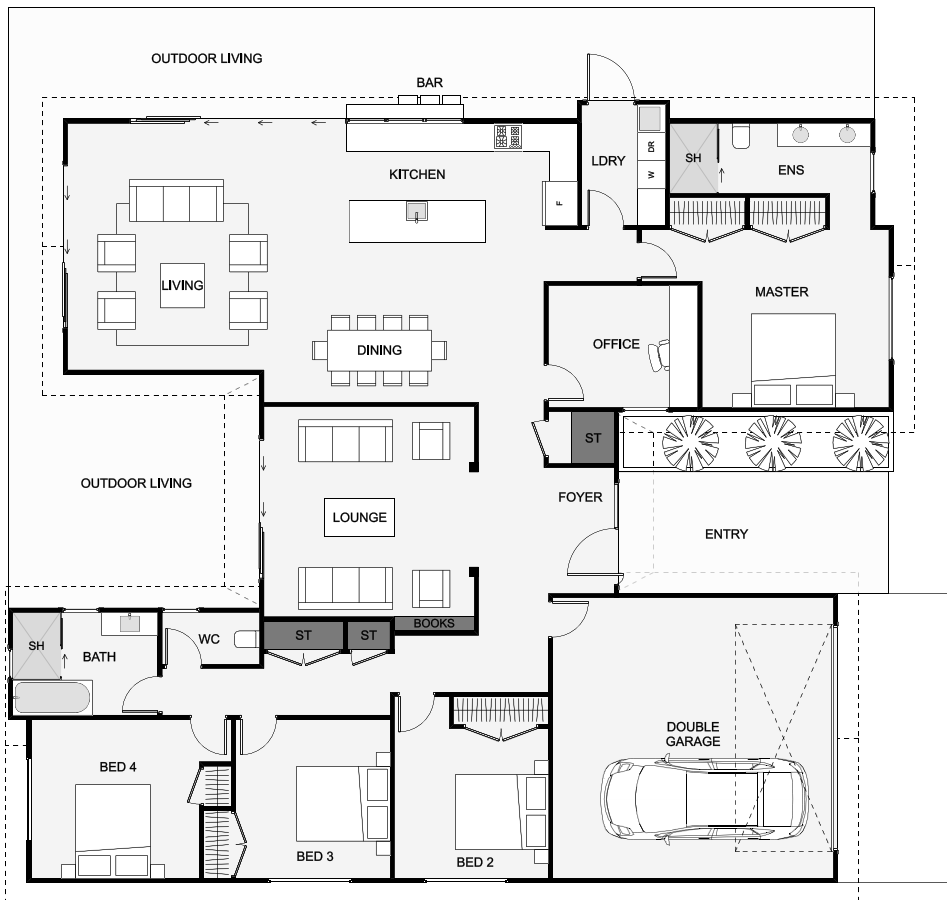

A beautiful modern and chic home that offers all the luxuries and superior features. Designed with families in mind, this home packs a lot of potential! Make your way to the centre of the home and be greeted by the luxurious living and entertaining area, with a separate private lounge close to the entry. Sit back and relax in the large master suite which offers a double wardrobe and a striking ensuite. This home is functional, practical and all with a tasteful touch!

Floor Area: 244m²

2
 4+
 2
 2
 18.9m 16.7m

Contact us:

Call Amy: 021 424 700
E: amy@buildtaupo.co.nz
www.buildtaupo.co.nz