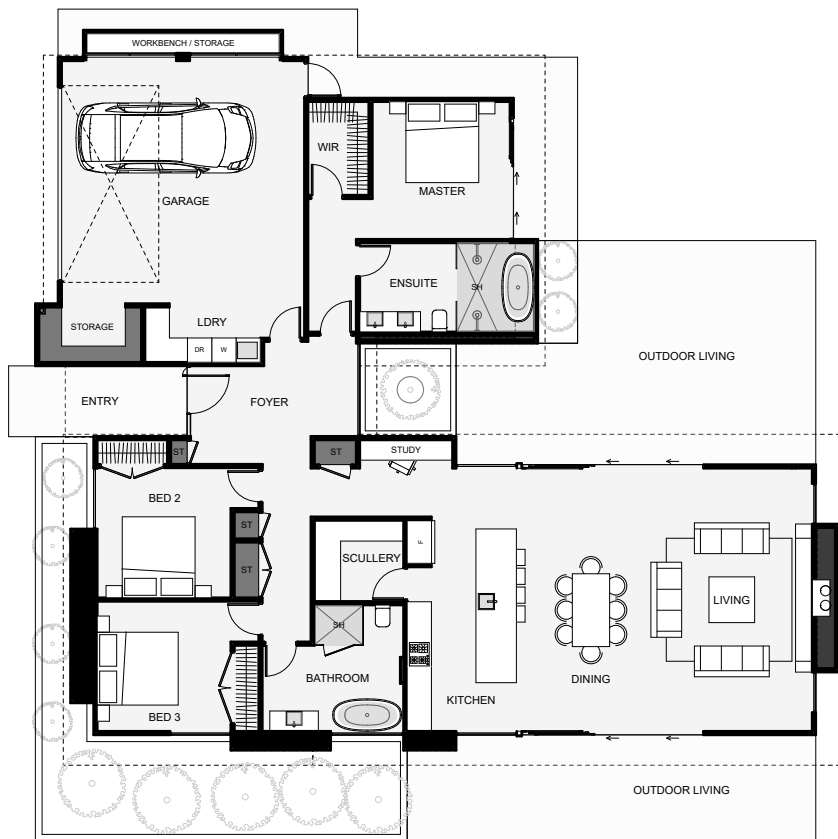

The Home is a modern styled home with a smart layout. From the moment you step inside the foyer, your eyes will face a small tree garden, facing north, framed by a full height window. The master enjoys its own private wing off the foyer with an ensuite to die for. Some nice features in this design include the scullery, high ceilings in the living and master with overhead glazing for a light living space, a study nook, plenty of storage, a workbench and a large laundry. If you like modern styled homes, this is a design you cannot pass on!

Floor Area: 223m²

2
 3
 2
 1
 19.9m
 17.8m

Contact us:

Call Amy: 021 424 700
E: amy@buildtaupo.co.nz
www.buildtaupo.co.nz